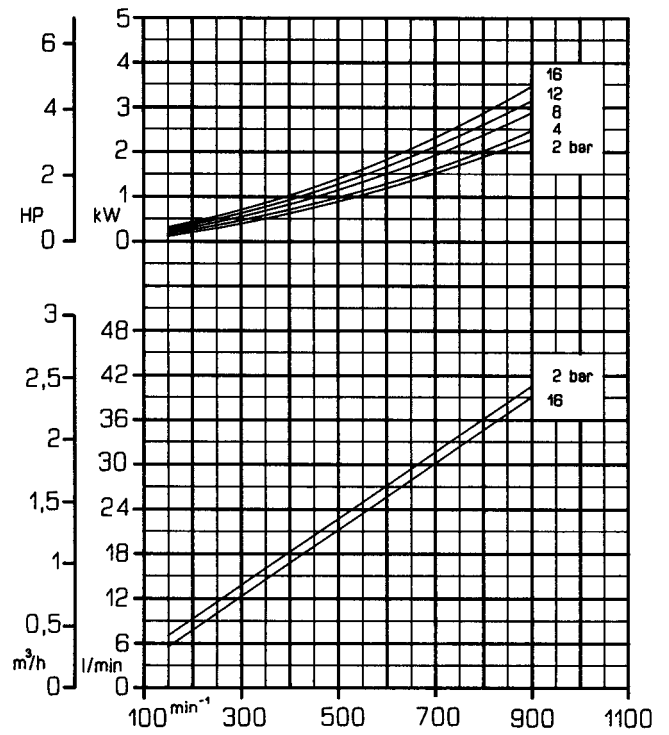

Viscosity: 20 mm²/s (cSt)

Viscosity: 60 mm²/s (cSt)

Viscosity: 200 mm²/s (cSt)

Viscosity: 600 mm²/s (cSt)

Viscosity: 2000 mm²/s (cSt)

Viscosity: 6000 mm²/s (cSt)

Viscosity: 20000 mm²/s (cSt)

Viscosity: 60000 mm²/s (cSt)