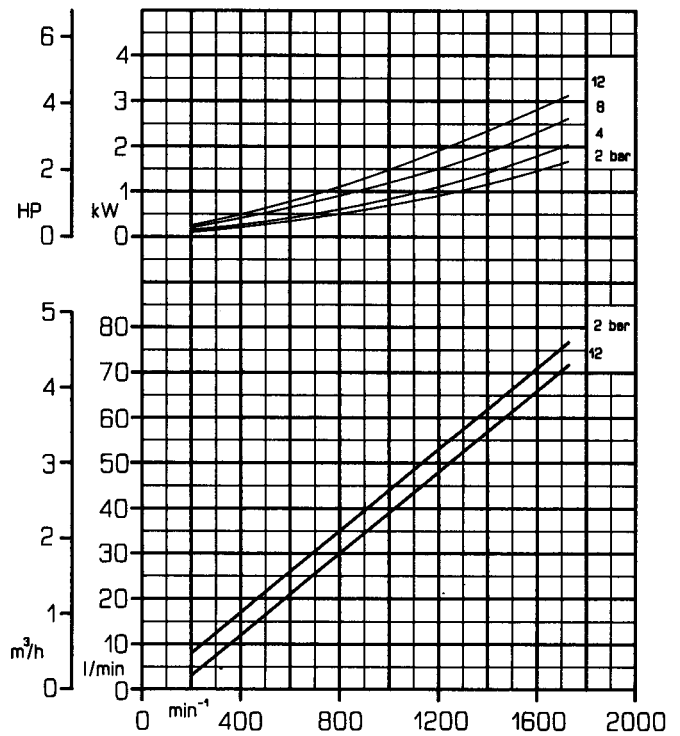

Viscosity: 20 mm²/s (cSt)

Viscosity: 60 mm²/s (cSt)

Viscosity: 200 mm²/s (cSt)

Viscosity: 600 mm²/s (cSt)

Viscosity: 2000 mm²/s (cSt)

Viscosity: 6000 mm²/s (cSt)

Viscosity: 20000 mm²/s (cSt)

Viscosity: 60000 mm²/s (cSt)