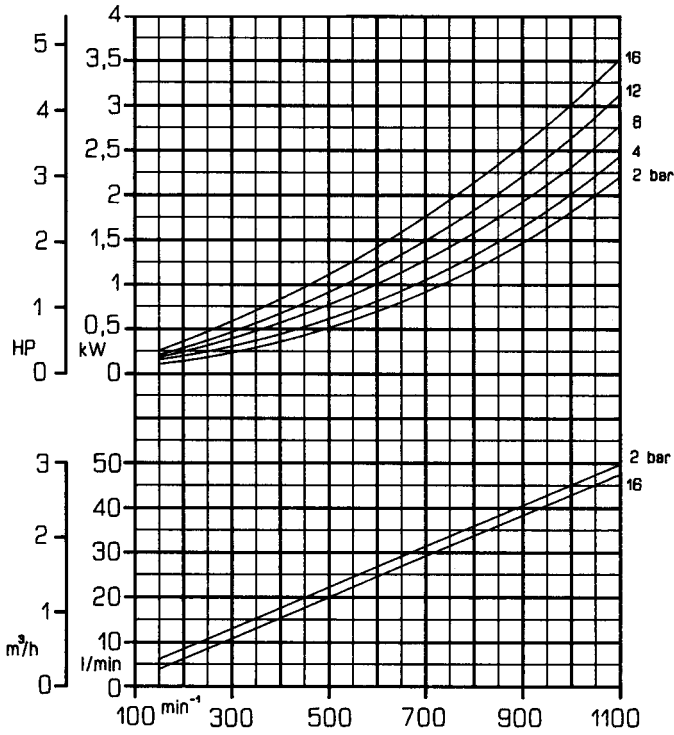

Viscosity: 20 mm²/s (cSt)

Viscosity: 60 mm²/s (cSt)

Viscosity: 200 mm²/s (cSt)

Viscosity: 600 mm²/s (cSt)

Viscosity: 2000 mm²/s (cSt)

Viscosity: 6000 mm²/s (cSt)

Viscosity: 20000 mm²/s (cSt)

Viscosity: 60000 mm²/s (cSt)